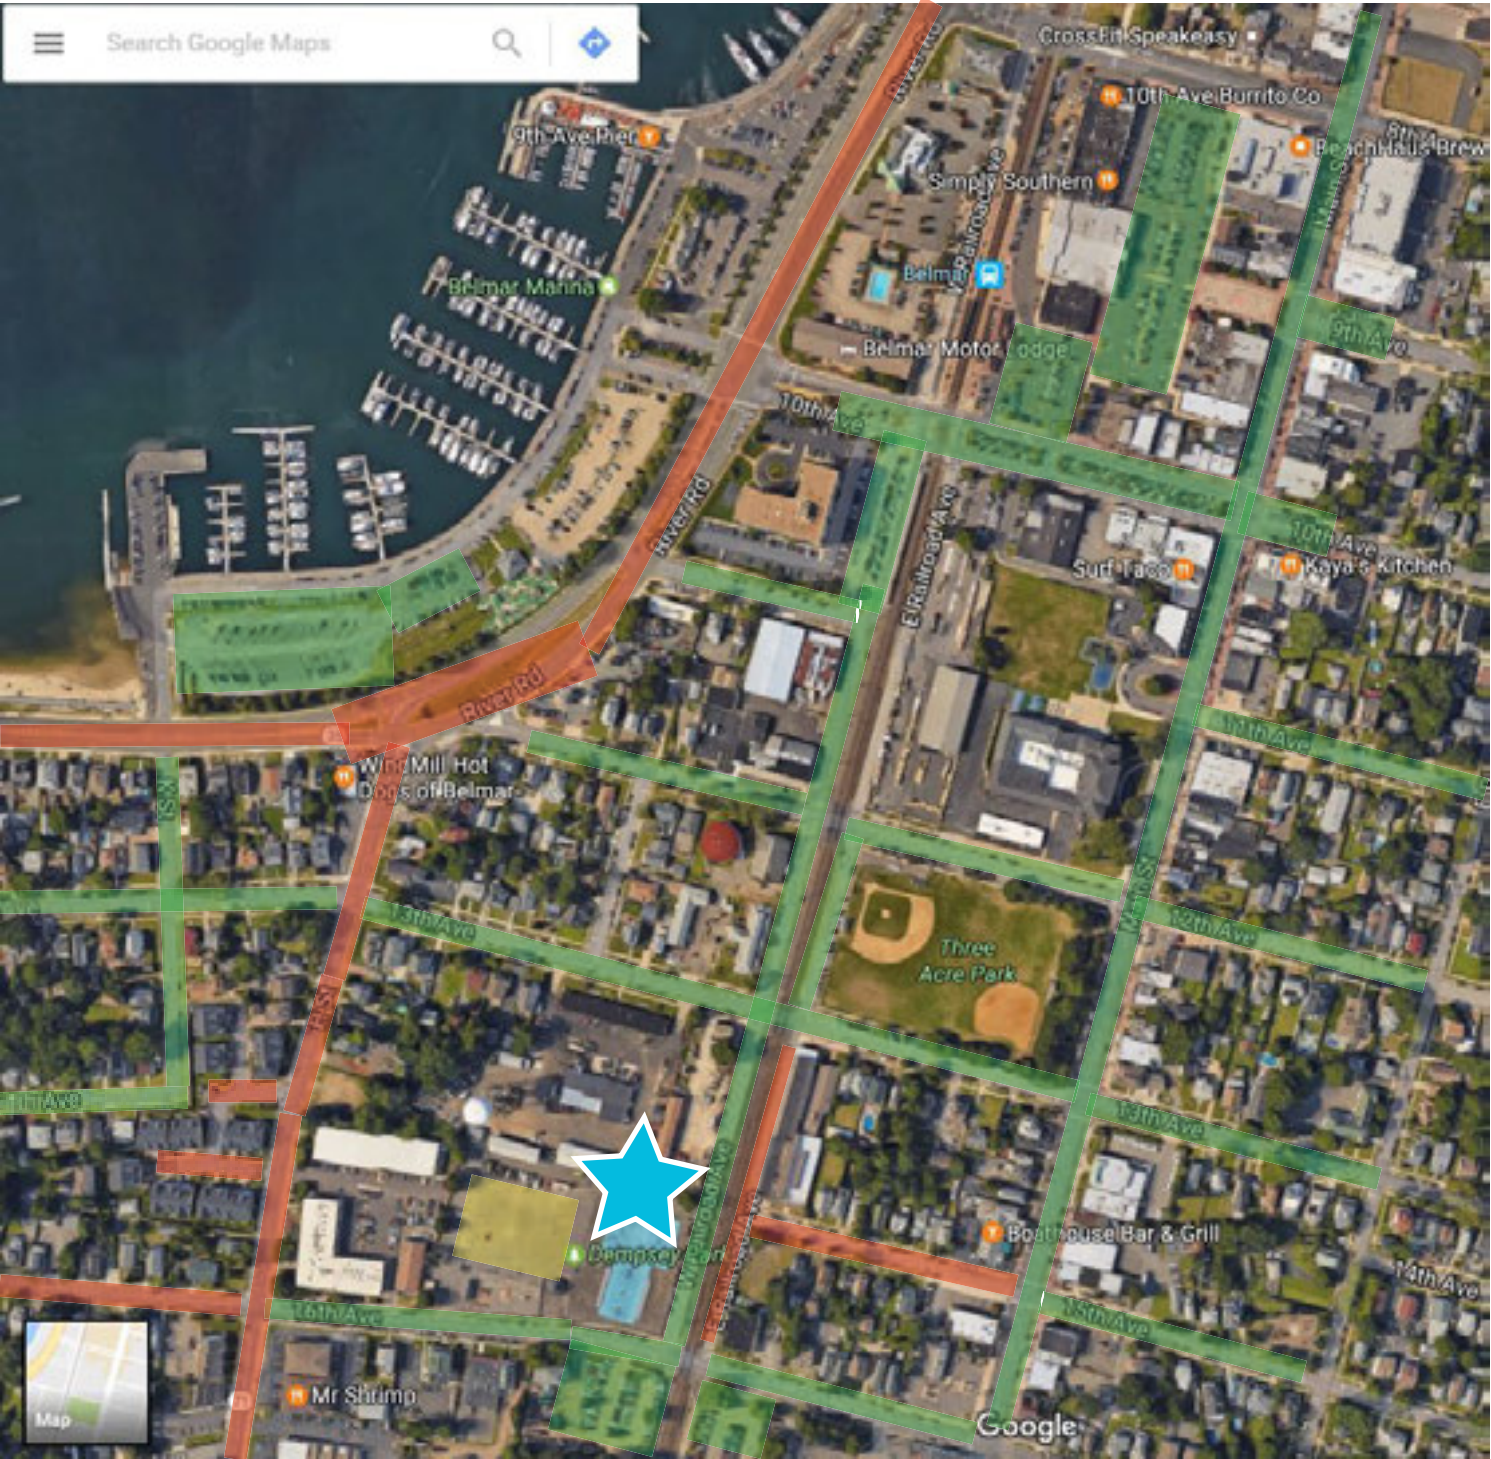

# 2017 Belmar Beatdown Parking Guide

Dempsey Park  
803 16th Ave.  
Belmar, NJ 07719

 **Free Parking**  
\*Time restrictions may apply

 **Staff Parking**  
\*Staff, Volunteers, & Vendor loading only.

 **No Parking**

\*\*Parking information is only a guideline. Park at your own risk. Please observe street signs and local postings.